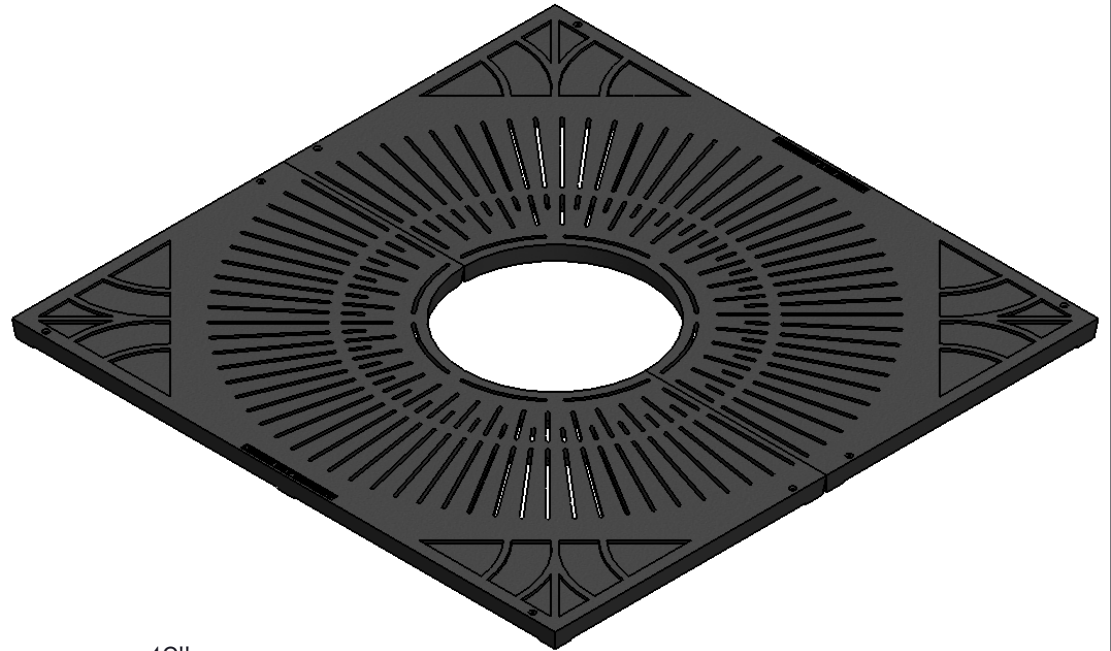

South Bay Foundry

WWW.SOUTHBAYFOUNDRY.COM

PHONE: (619) 956-2780 FAX: (619) 956-2788

D1148-1.5SQHE

48"x48" STB STYLE TREE GRATE
HEMET

WEIGHT	
PER SET	378 LB

GENERAL INFORMATION

- *MATERIAL: CAST IRON, DUCTILE IRON, OR ALUMINUM
- *FINISHES AVAILABLE: BARE, PAINTED, POWDER COATED, OR SHARK GRIP
- *APPROXIMATE TREE OPENING: Ø 16", Ø 18", Ø 26"