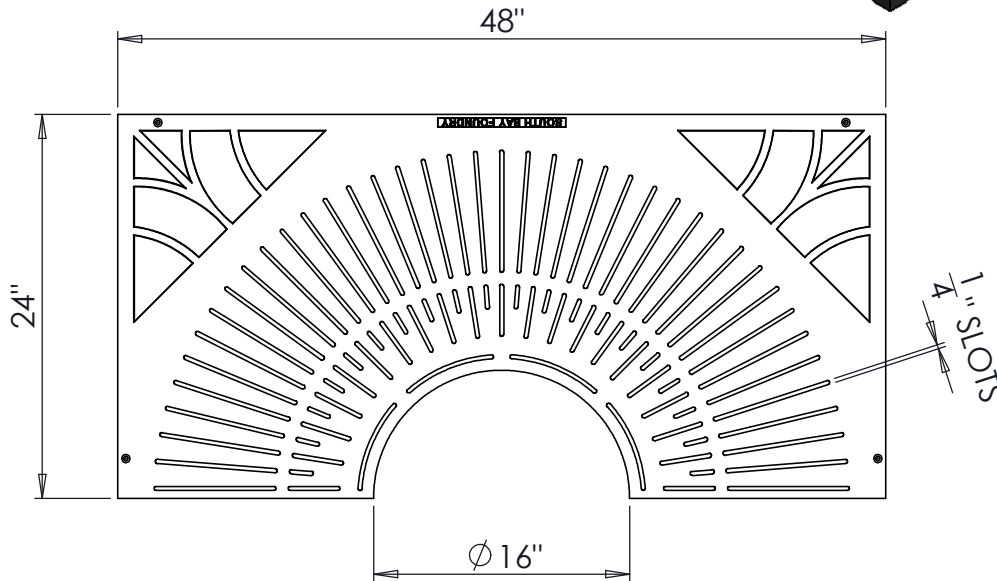

South Bay Foundry

WWW.SOUTHBAYFOUNDRY.COM

PHONE: (619) 956-2780 FAX: (619) 956-2788

D1148-1.5SQHE

48"x48" STB STYLE TREE GRATE
HEMET

WEIGHT	
PER SET	378 LB

GENERAL INFORMATION

- *MATERIAL: CAST IRON, DUCTILE IRON, OR ALUMINUM
- *FINISHES AVAILABLE: BARE, PAINTED, POWDER COATED, OR SHARK GRIP
- *APPROXIMATE TREE OPENING: Ø 16", Ø 18", Ø 26"