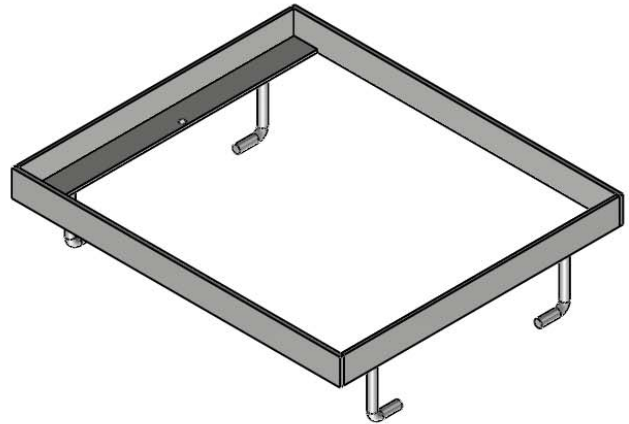

South Bay Foundry

WWW.SOUTHBAYFOUNDRY.COM

PHONE: (619) 956-2780 FAX: (619) 956-2788

E1150G

18x18 TR FRAME

SECTION A-A

GENERAL INFORMATION

- *MATERIAL: STEEL ASTM A36
- *FINISH: HOT DIP GALVANIZED ASTM A123