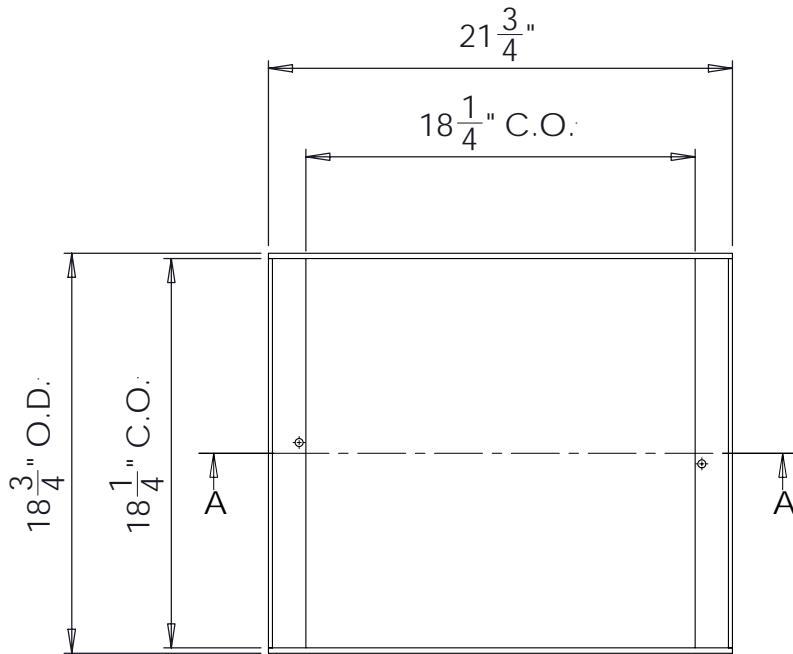

South Bay Foundry

WWW.SOUTHBAYFOUNDRY.COM

PHONE: (619) 956-2780 FAX: (619) 956-2788

E1150G

18x18 TR FRAME

SECTION A-A

GENERAL INFORMATION

- *MATERIAL: STEEL ASTM A36
- *FINISH: HOT DIP GALVANIZED ASTM A123