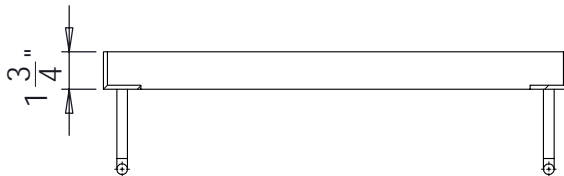

South Bay Foundry

WWW.SOUTHBAYFOUNDRY.COM

PHONE: (619) 956-2780 FAX: (619) 956-2788

E1150G

18x18 TR FRAME

SECTION A-A

GENERAL INFORMATION

- *MATERIAL: STEEL ASTM A36
- *FINISH: HOT DIP GALVANIZED ASTM A123