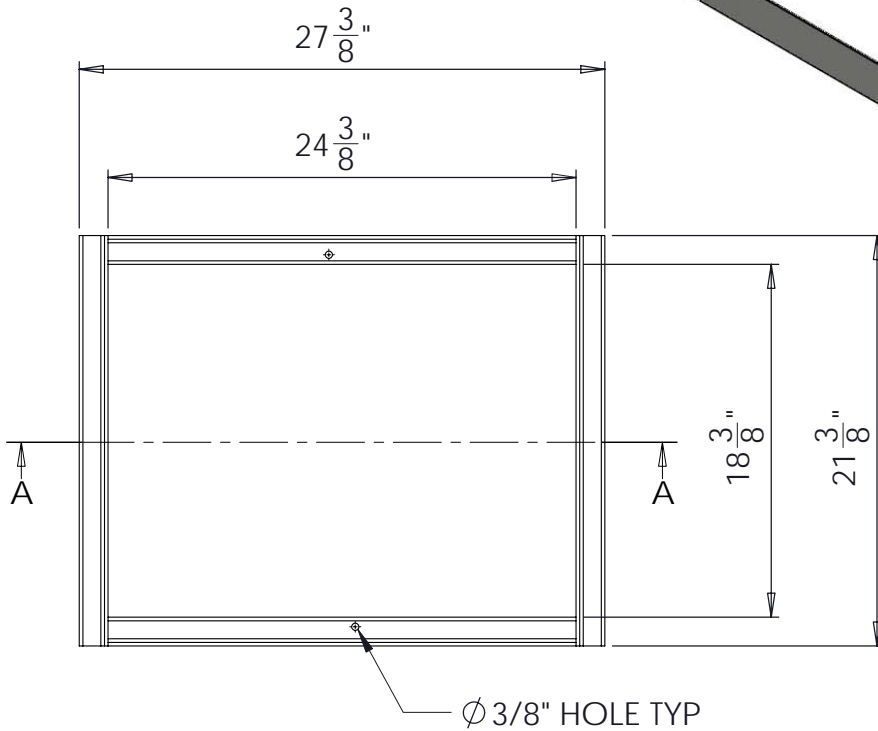

South Bay Foundry

WWW.SOUTHBAYFOUNDRY.COM

PHONE: (619) 956-2780 FAX: (619) 956-2788

E1184G

18x24 TRAFFIC FRAME

GENERAL INFORMATION

*MATERIAL: STEEL ASTM A36
 *FINISH: HOT DIP GALVANIZED ASTM A123

APPROVED