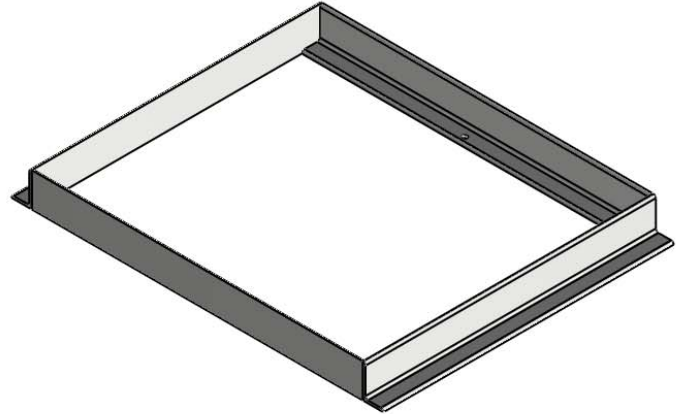

South Bay Foundry

WWW.SOUTHBAYFOUNDRY.COM

PHONE: (619) 956-2780 FAX: (619) 956-2788

E1184G

18x24 TRAFFIC FRAME

GENERAL INFORMATION

*MATERIAL: STEEL ASTM A36
 *FINISH: HOT DIP GALVANIZED ASTM A123

APPROVED