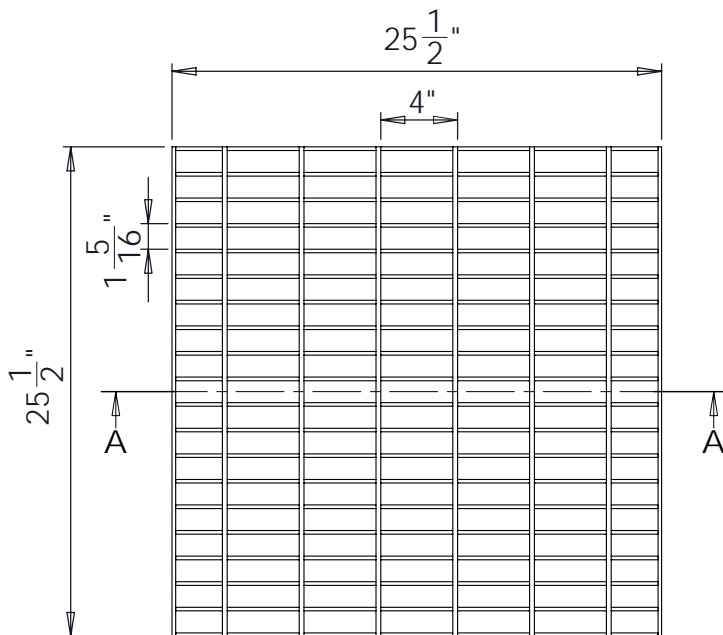

South Bay Foundry

WWW.SOUTHBAYFOUNDRY.COM

PHONE: (619) 956-2780 FAX: (619) 956-2788

E1240G

24x24 M NT GRATE

GENERAL INFORMATION

- *MATERIAL: STEEL ASTM A36
- *FINISH: HOT DIP GALVANIZED ASTM A123

APPROVED