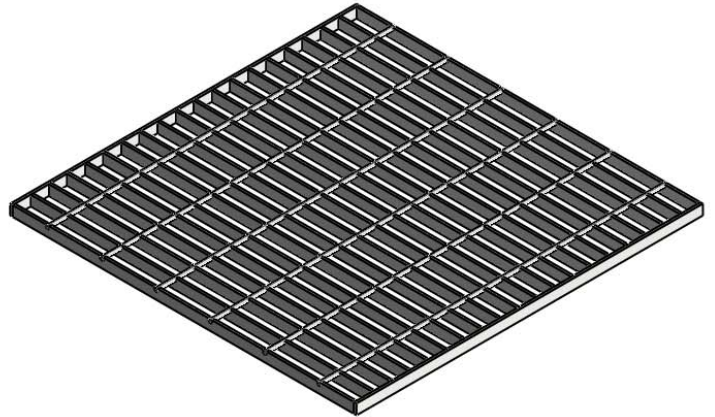

South Bay Foundry

WWW.SOUTHBAYFOUNDRY.COM

PHONE: (619) 956-2780 FAX: (619) 956-2788

E1240G

24x24 M NT GRATE

GENERAL INFORMATION

- *MATERIAL: STEEL ASTM A36
- *FINISH: HOT DIP GALVANIZED ASTM A123

APPROVED