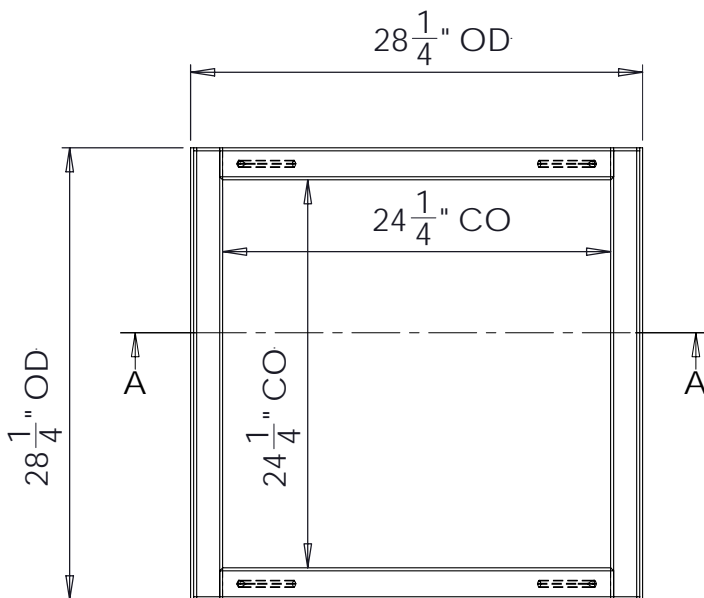

South Bay Foundry

WWW.SOUTHBAYFOUNDRY.COM

PHONE: (619) 956-2780 FAX: (619) 956-2788

E1296G

24x24 TR FRAME

GENERAL INFORMATION

- *MATERIAL: STEEL ASTM A36
- *FINISH: HOT DIP GALVANIZED ASTM A123

APPROVED