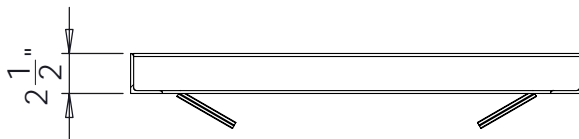

South Bay Foundry

WWW.SOUTHBAYFOUNDRY.COM

PHONE: (619) 956-2780 FAX: (619) 956-2788

E1296G

24x24 TR FRAME

GENERAL INFORMATION

- *MATERIAL: STEEL ASTM A36
- *FINISH: HOT DIP GALVANIZED ASTM A123

APPROVED