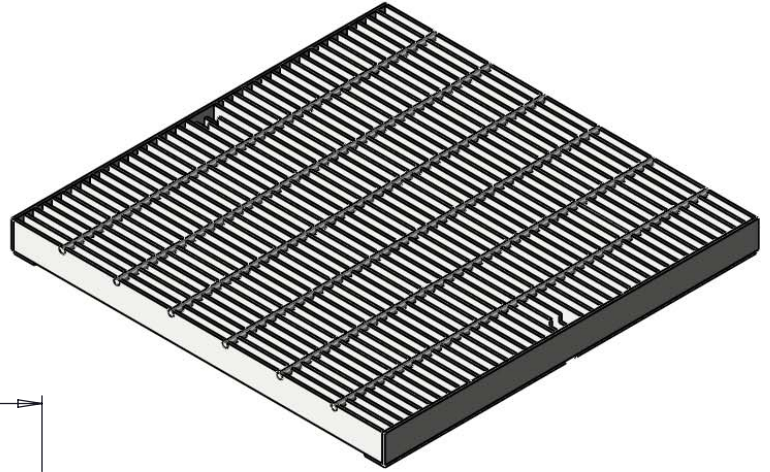

South Bay Foundry

WWW.SOUTHBAYFOUNDRY.COM

PHONE: (619) 956-2780 FAX: (619) 956-2788

E1297G

24x24 TR ADA GRATE

GENERAL INFORMATION

- *MATERIAL: STEEL ASTM A36
- *FINISH: HOT DIP GALVANIZED ASTM A123

APPROVED