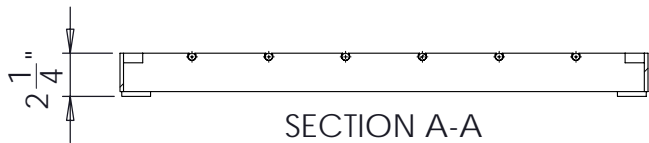

South Bay Foundry

WWW.SOUTHBAYFOUNDRY.COM

PHONE: (619) 956-2780 FAX: (619) 956-2788

E1297G

24x24 TR ADA GRATE

GENERAL INFORMATION

- *MATERIAL: STEEL ASTM A36
- *FINISH: HOT DIP GALVANIZED ASTM A123

APPROVED