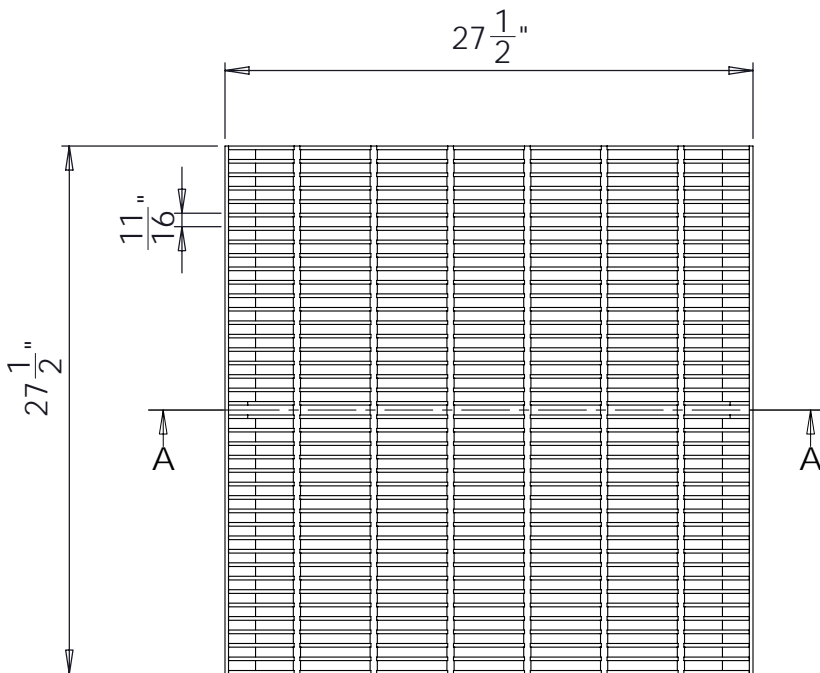

South Bay Foundry

WWW.SOUTHBAYFOUNDRY.COM

PHONE: (619) 956-2780 FAX: (619) 956-2788

E1297G

24x24 TR ADA GRATE

GENERAL INFORMATION

- *MATERIAL: STEEL ASTM A36
- *FINISH: HOT DIP GALVANIZED ASTM A123

APPROVED