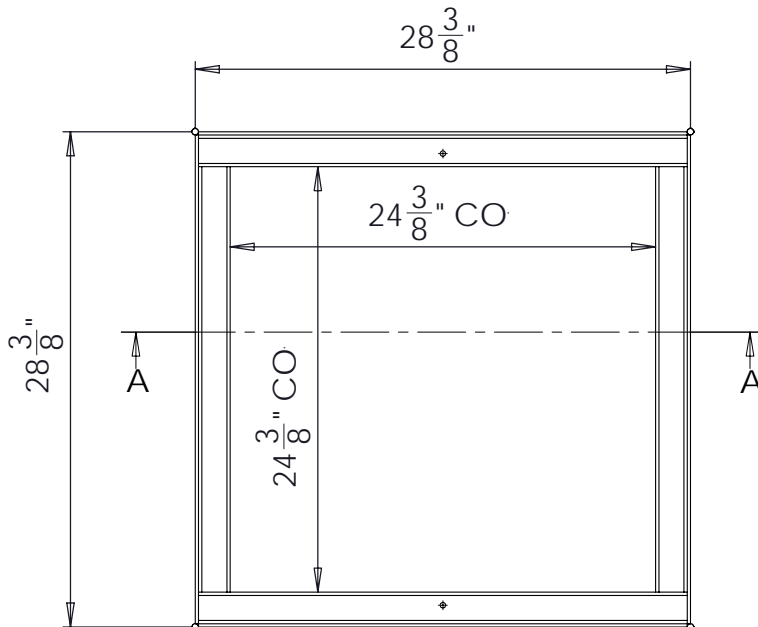

South Bay Foundry

WWW.SOUTHBAYFOUNDRY.COM

PHONE: (619) 956-2780 FAX: (619) 956-2788

E1299G

24x24 TR FRAME

SECTION A-A

GENERAL INFORMATION

*MATERIAL: STEEL ASTM A36
 *FINISH: HOT DIP GALVANIZED ASTM A123