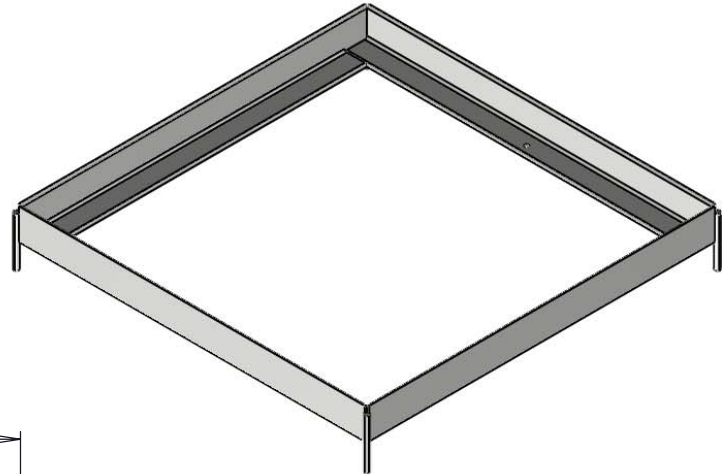

South Bay Foundry

WWW.SOUTHBAYFOUNDRY.COM

PHONE: (619) 956-2780 FAX: (619) 956-2788

E1299G

24x24 TR FRAME

SECTION A-A

GENERAL INFORMATION

*MATERIAL: STEEL ASTM A36
 *FINISH: HOT DIP GALVANIZED ASTM A123