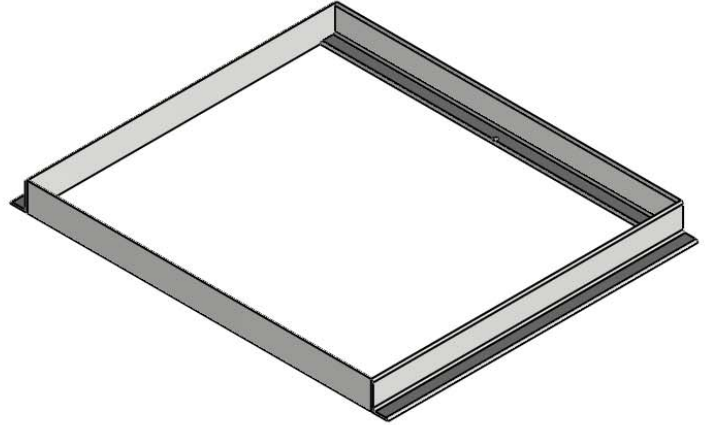

South Bay Foundry

WWW.SOUTHBAYFOUNDRY.COM

PHONE: (619) 956-2780 FAX: (619) 956-2788

E1314G

24x30 TRAFFIC FRAME

GENERAL INFORMATION

- *MATERIAL: STEEL ASTM A36
- *FINISH: HOT DIP GALVANIZED ASTM A123

APPROVED