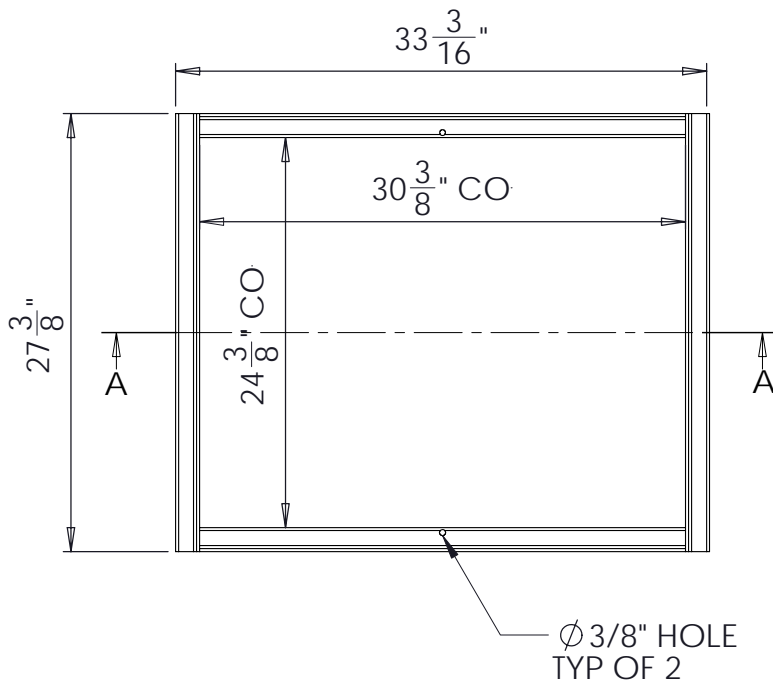

South Bay Foundry

WWW.SOUTHBAYFOUNDRY.COM

PHONE: (619) 956-2780 FAX: (619) 956-2788

E1314G

24x30 TRAFFIC FRAME

GENERAL INFORMATION

- *MATERIAL: STEEL ASTM A36
- *FINISH: HOT DIP GALVANIZED ASTM A123

APPROVED