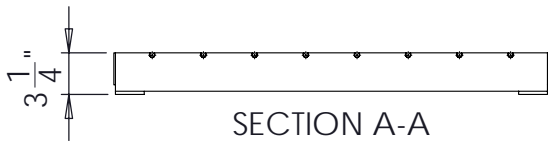

South Bay Foundry

WWW.SOUTHBAYFOUNDRY.COM

PHONE: (619) 956-2780 FAX: (619) 956-2788

E1370G

30x30 TR GRATE

GENERAL INFORMATION

- *MATERIAL: STEEL ASTM A36
- *FINISH: HOT DIP GALVANIZED ASTM A123

APPROVED