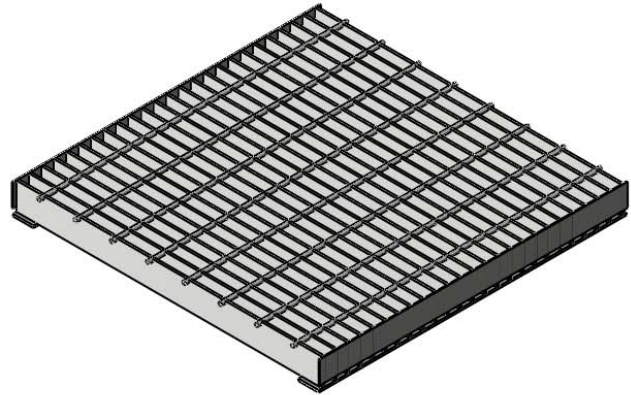

South Bay Foundry

WWW.SOUTHBAYFOUNDRY.COM

PHONE: (619) 956-2780 FAX: (619) 956-2788

E1370G

30x30 TR GRATE

GENERAL INFORMATION

- *MATERIAL: STEEL ASTM A36
- *FINISH: HOT DIP GALVANIZED ASTM A123

APPROVED