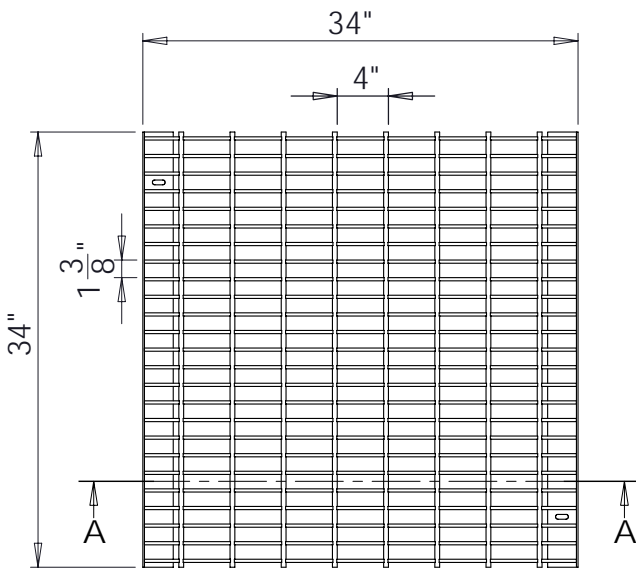

South Bay Foundry

WWW.SOUTHBAYFOUNDRY.COM

PHONE: (619) 956-2780 FAX: (619) 956-2788

E1370G

30x30 TR GRATE

GENERAL INFORMATION

- *MATERIAL: STEEL ASTM A36
- *FINISH: HOT DIP GALVANIZED ASTM A123

APPROVED