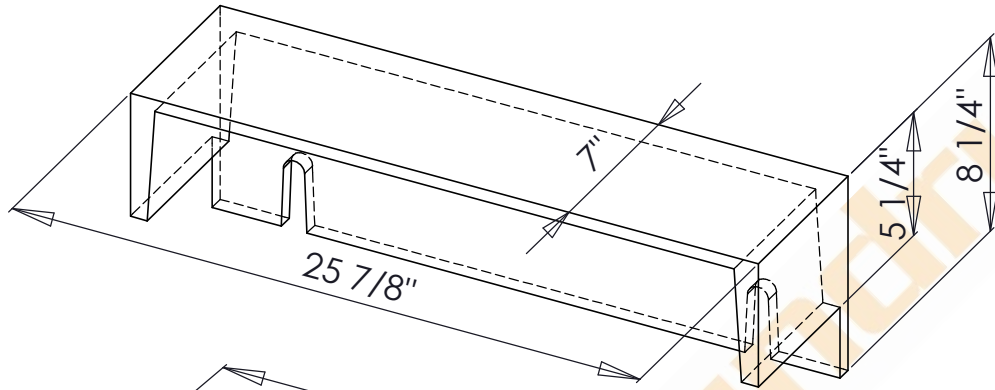

## 645-8 8" HOOD

8" HOOD WITH  
1903 STEEL GRATE  
C1960, 1962, E2160-1

| SET WEIGHT |         |
|------------|---------|
| Hood       | 96 lbs  |
| Frame      | 154 lbs |
| Grate      | 42 lbs  |
| Total      | 292 lbs |