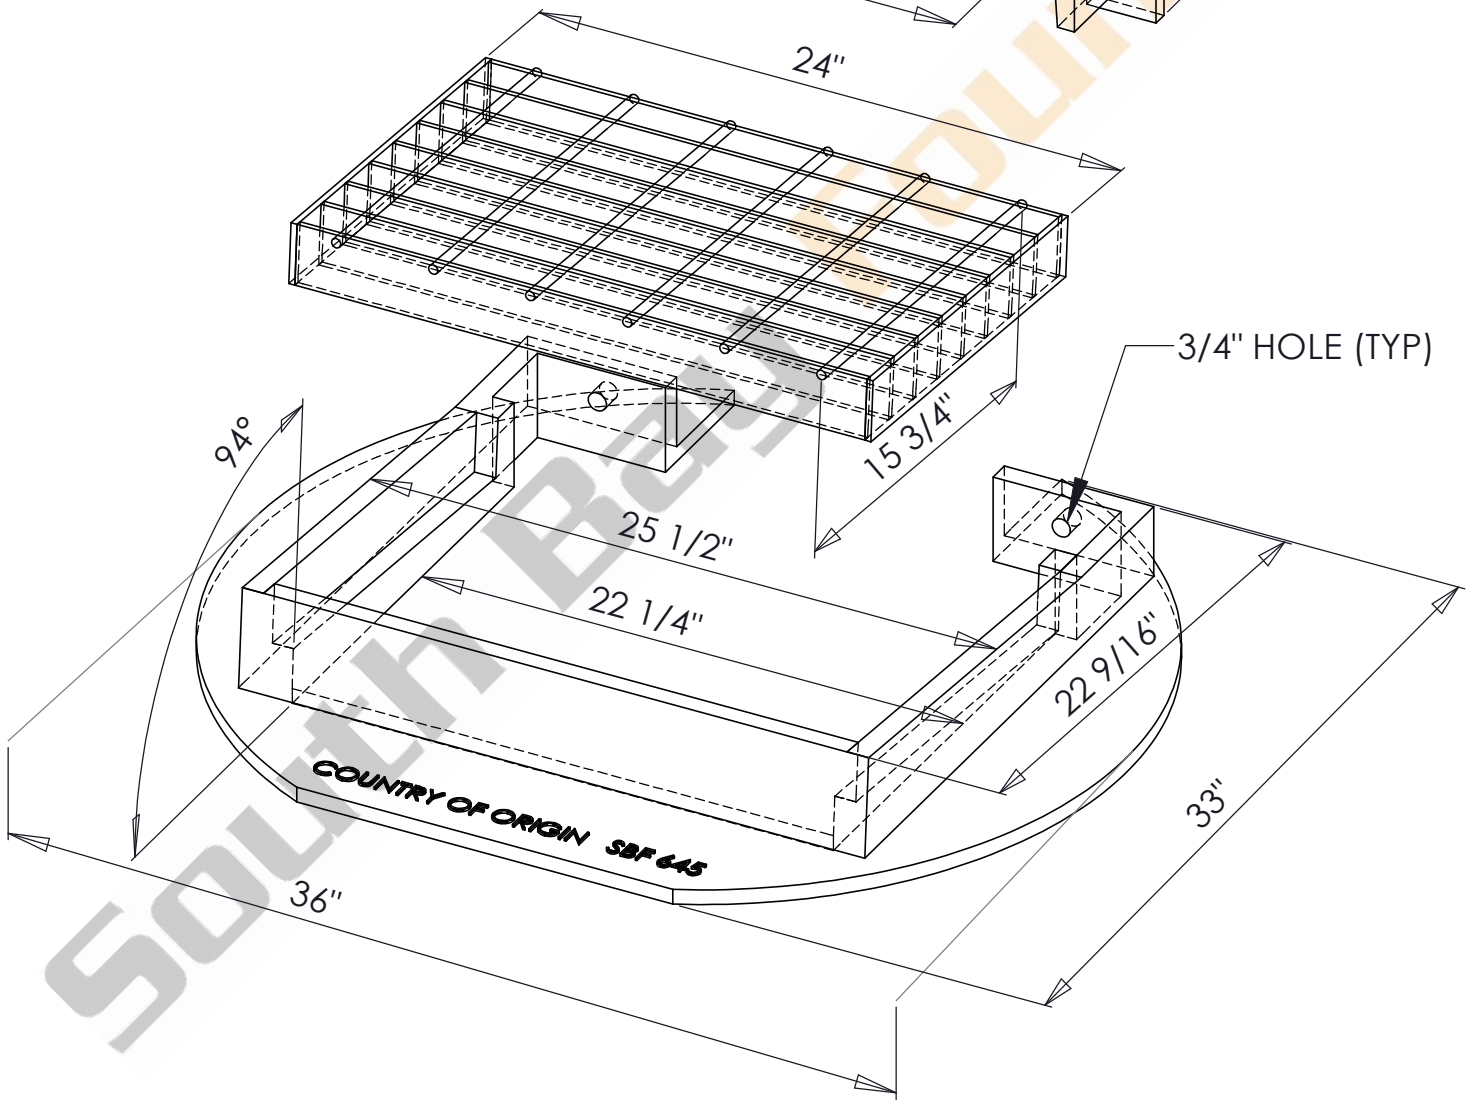

## 645-8 8" HOOD

8" HOOD WITH  
1903 STEEL GRATE  
C1960, 1962, E2160-1

| SET WEIGHT |         |
|------------|---------|
| Hood       | 96 lbs  |
| Frame      | 154 lbs |
| Grate      | 42 lbs  |
| Total      | 292 lbs |

### GENERAL INFORMATION

- \*ALL MATERIALS USED IN MANUFACTURING SHALL CONFORM TO ASTM 48
- \*FRAME AND COVER BEARING SURFACES MACHINED FOR CLOSE, QUIET FIT
- \*FRAME AND COVER EXCEEDS H-20 WHEEL LOADING

## 645-8 8" HOOD

8" HOOD WITH  
1903 STEEL GRATE  
C1960, 1962, E2160-1