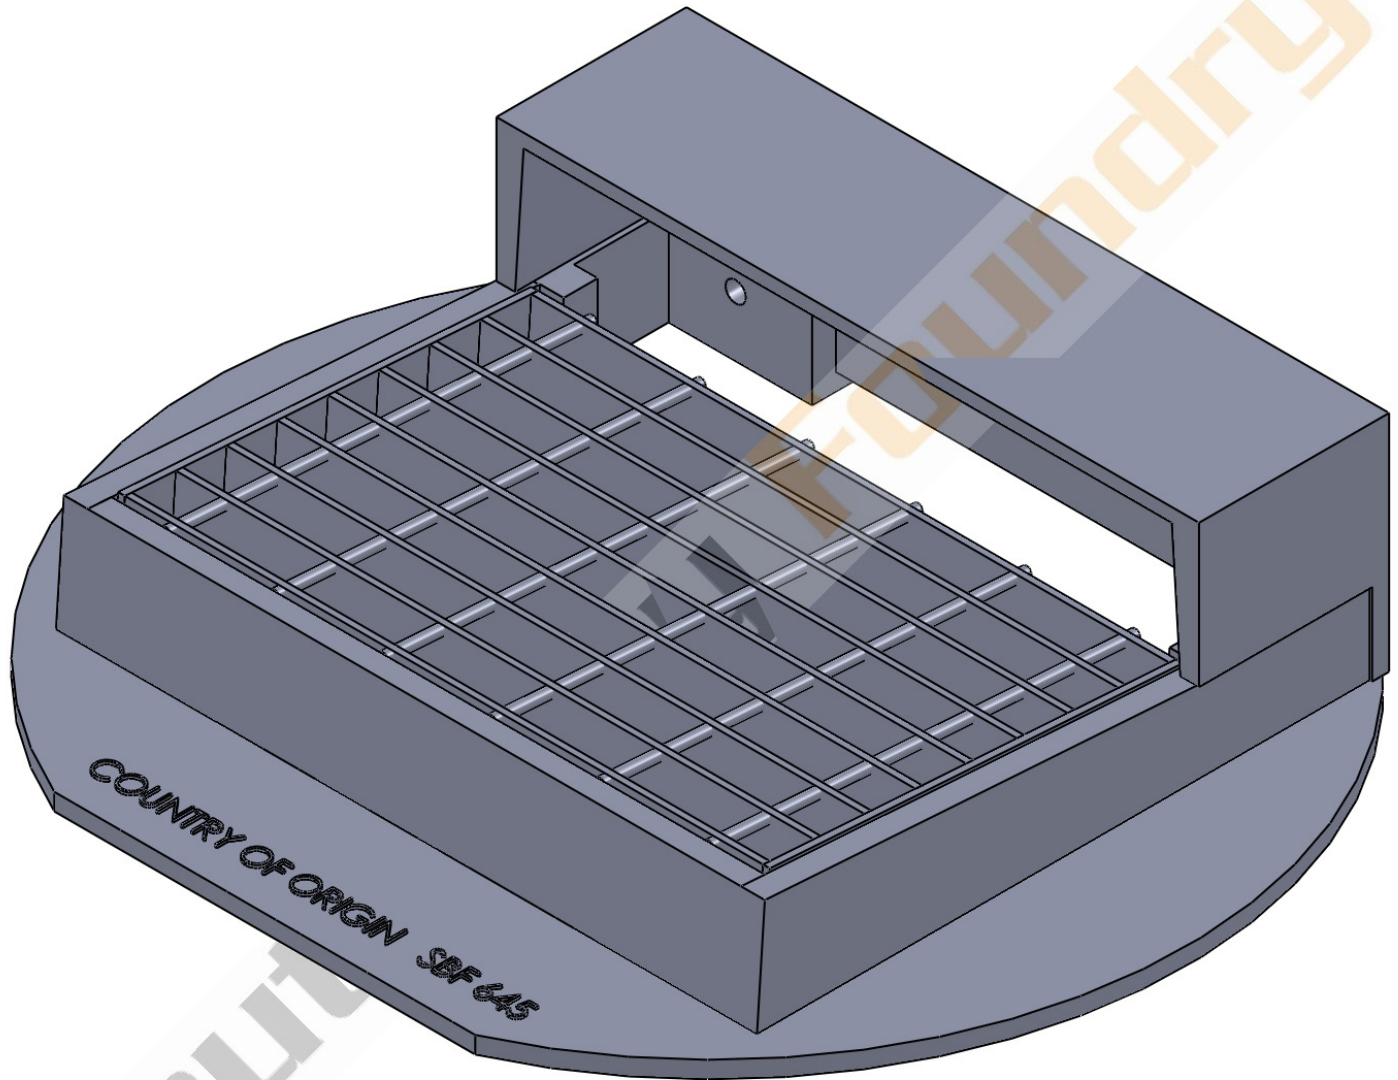

South Bay Foundry

WWW.SOUTHBAYFOUNDRY.COM

PHONE: (619) 956-2780 FAX: (619) 956-2788

645-8 8" HOOD

8" HOOD WITH
1903 STEEL GRATE
C1960, 1962, E2160-1

GENERAL INFORMATION

- *ALL MATERIALS USED IN MANUFACTURING SHALL CONFORM TO ASTM 48
- *FRAME AND COVER BEARING SURFACES MACHINED FOR CLOSE, QUIET FIT
- *FRAME AND COVER EXCEEDS H-20 WHEEL LOADING

APPROVED

BY:

TITLE:

AGENCY:

DATE: