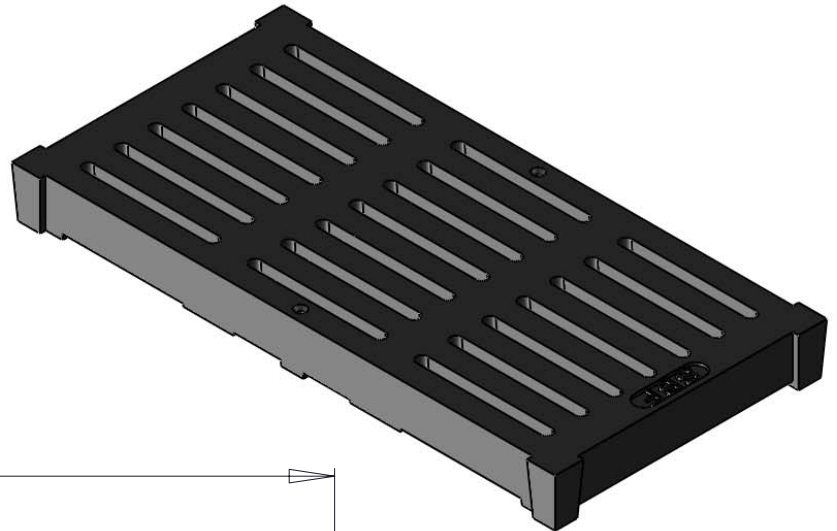

South Bay Foundry

WWW.SOUTHBAYFOUNDRY.COM

PHONE: (619) 956-2780 FAX: (619) 956-2788

SBF 12 x 24

ADA GRATE
WITH BOLT DOWN

WEIGHT
76 LB

COUNTERSUNK THROUGH HOLE
FOR 1/4" FLATHEAD SOCKET SCREW
(TYP OF 2)

GENERAL INFORMATION

- *MATERIALS CONFORM TO ASTM A48 CLASS 30B
- *CASTINGS SHALL BE DIPPED IN BLACK BITUMINOUS PAINT
- *GRATE MEETS H-20 WHEEL LOADING

APPROVED

BY:

TITLE:

AGENCY:

DATE: