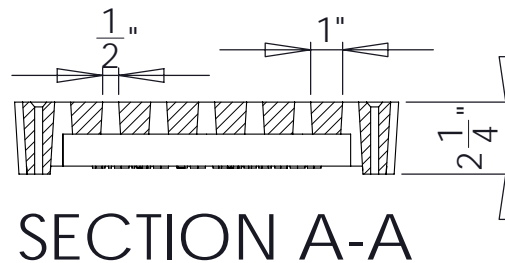

South Bay Foundry

WWW.SOUTHBAYFOUNDRY.COM

PHONE: (619) 956-2780 FAX: (619) 956-2788

SBF 12 x 24

ADA GRATE
WITH BOLT DOWN

WEIGHT
76 LB

COUNTERSUNK THROUGH HOLE
FOR 1/4" FLATHEAD SOCKET SCREW
(TYP OF 2)

GENERAL INFORMATION