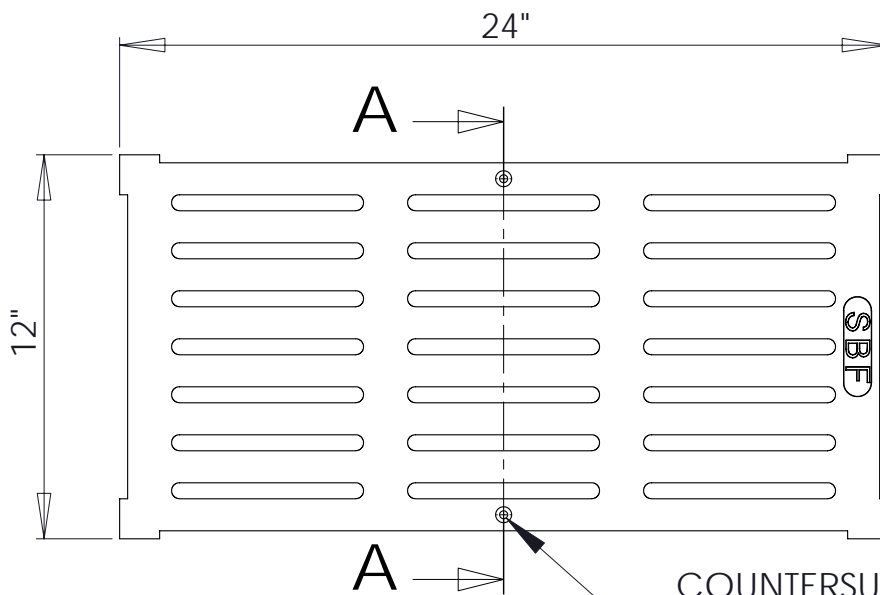

South Bay Foundry

WWW.SOUTHBAYFOUNDRY.COM

PHONE: (619) 956-2780 FAX: (619) 956-2788

SBF 12 x 24

ADA GRATE
WITH BOLT DOWN

WEIGHT
76 LB

COUNTERSUNK THROUGH HOLE
FOR 1/4" FLATHEAD SOCKET SCREW
(TYP OF 2)

GENERAL INFORMATION

- *MATERIALS CONFORM TO ASTM A48 CLASS 30B
- *CASTINGS SHALL BE DIPPED IN BLACK BITUMINOUS PAINT
- *GRATE MEETS H-20 WHEEL LOADING

APPROVED

BY:

TITLE:

AGENCY:

DATE: