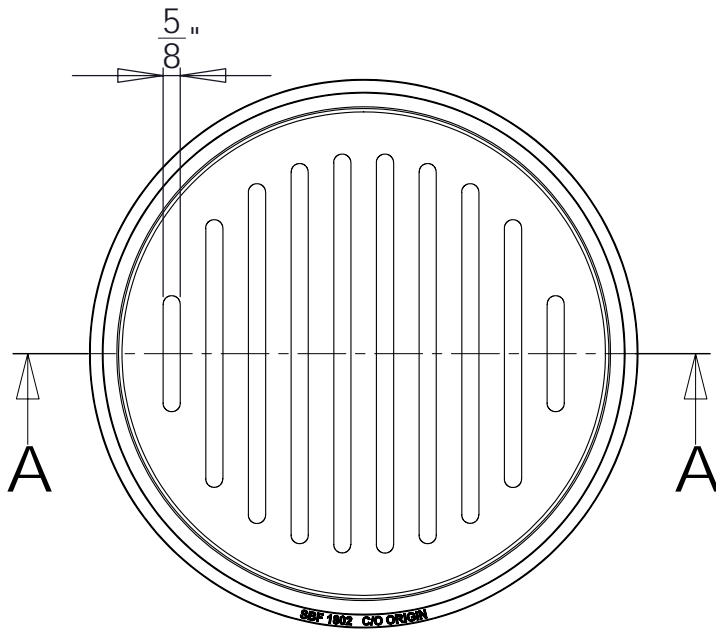

South Bay Foundry

WWW.SOUTHBAYFOUNDRY.COM

PHONE: (619) 956-2780 FAX: (619) 956-2788

SBF 1802

15.75" FRAME AND GRATE

SET WEIGHT	
FRAME	48 LB
GRATE	36 LB
TOTAL	84 LB

SECTION A-A

GENERAL INFORMATION