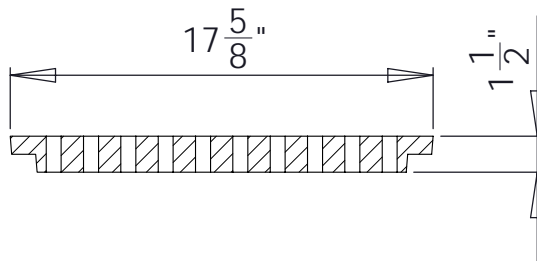

South Bay Foundry

WWW.SOUTHBAYFOUNDRY.COM

PHONE: (619) 956-2780 FAX: (619) 956-2788

SBF 1802

15.75" FRAME AND GRATE

SET WEIGHT	
FRAME	48 LB
GRATE	36 LB
TOTAL	84 LB

SECTION A-A

GENERAL INFORMATION

- *MATERIALS CONFORM TO ASTM A48 CLASS 35B
- *BEARING SURFACES MACHINED FOR CLOSE, QUIET FIT
- *CASTINGS SHALL BE DIPPED IN BLACK BITUMINOUS PAINT

APPROVED

BY:

TITLE:

AGENCY:

DATE: