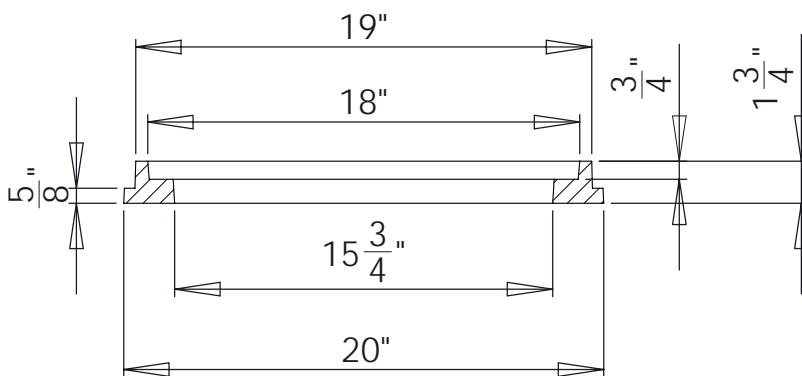

South Bay Foundry

WWW.SOUTHBAYFOUNDRY.COM

PHONE: (619) 956-2780 FAX: (619) 956-2788

SBF 1802

15.75" FRAME AND GRATE

SET WEIGHT	
FRAME	48 LB
GRATE	36 LB
TOTAL	84 LB

SECTION A-A

GENERAL INFORMATION

- *MATERIALS CONFORM TO ASTM A48 CLASS 35B
- *BEARING SURFACES MACHINED FOR CLOSE, QUIET FIT
- *CASTINGS SHALL BE DIPPED IN BLACK BITUMINOUS PAINT

APPROVED

BY:

TITLE:

AGENCY:

DATE: