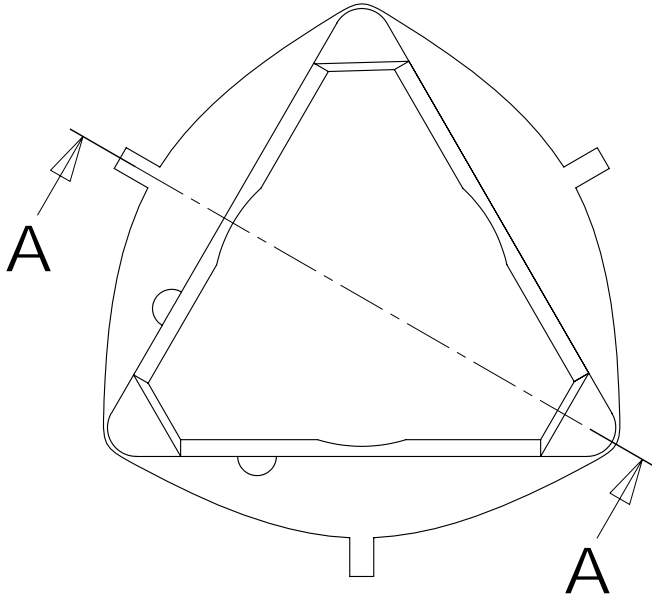

South Bay Foundry

WWW.SOUTHBAYFOUNDRY.COM

PHONE: (619) 956-2780 FAX: (619) 956-2788

SBTT

2" RISER

RISE HEIGHT	ID#	WEIGHT
2"	R3205	16 LB

SECTION A-A

GENERAL INFORMATION

*MATERIAL: GREY CAST IRON ASTM A48 CLASS 30B
*MARKED WITH "SBF SBTT 2IN" AND COUNTRY OF ORIGIN

APPROVED

BY:

TITLE:

AGENCY:

DATE: