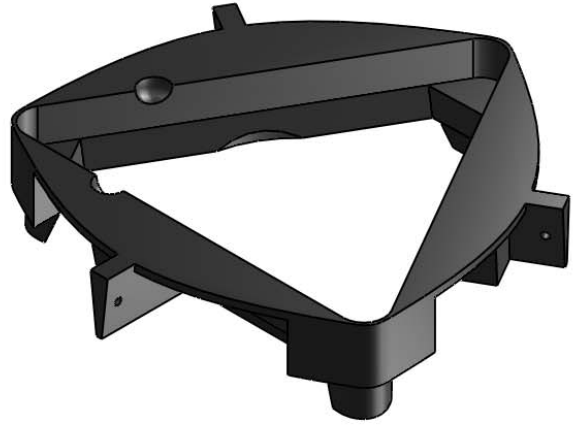

South Bay Foundry

WWW.SOUTHBAYFOUNDRY.COM

PHONE: (619) 956-2780 FAX: (619) 956-2788

SBTT

2" RISER

RISE HEIGHT	ID#	WEIGHT
2"	R3205	16 LB

SECTION A-A

GENERAL INFORMATION

*MATERIAL: GREY CAST IRON ASTM A48 CLASS 30B
*MARKED WITH "SBF SBTT 2IN" AND COUNTRY OF ORIGIN

APPROVED

BY:

TITLE:

AGENCY:

DATE: