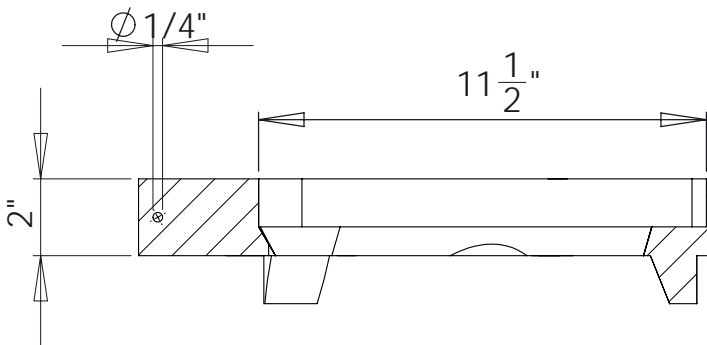

South Bay Foundry

WWW.SOUTHBAYFOUNDRY.COM

PHONE: (619) 956-2780 FAX: (619) 956-2788

SBTT

2" RISER

RISE HEIGHT	ID#	WEIGHT
2"	R3205	16 LB

SECTION A-A

GENERAL INFORMATION

*MATERIAL: GREY CAST IRON ASTM A48 CLASS 30B
*MARKED WITH "SBF SBTT 2IN" AND COUNTRY OF ORIGIN

APPROVED

BY:

TITLE:

AGENCY:

DATE: